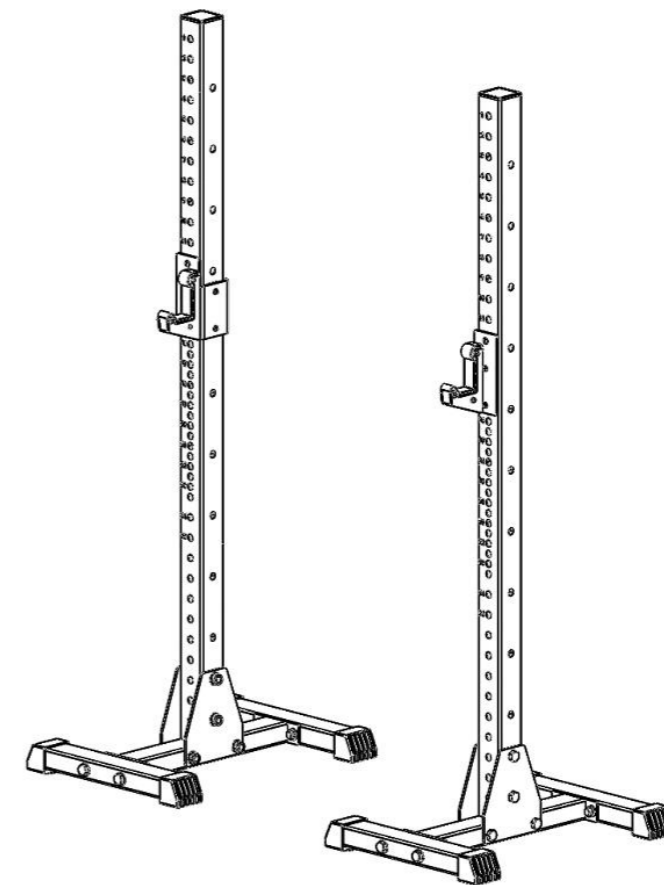

MONTERINGSINSTRUKTIONER

STEG 6.

VIKTIG

Dra åt alla skruvar och bultar innan användning

RENGÖRING & FÖRVARING

Den maskinen kan rengöras med en mjuk trasa och mildt rengöringsmedel. Använd inte slipande ytor eller lösningsmedel. Torka av svett från maskinen efter varje användning. Håll maskinen undan från direkt solljus. Förvara maskinen i en ren och torr miljö och håll den undan från barn.