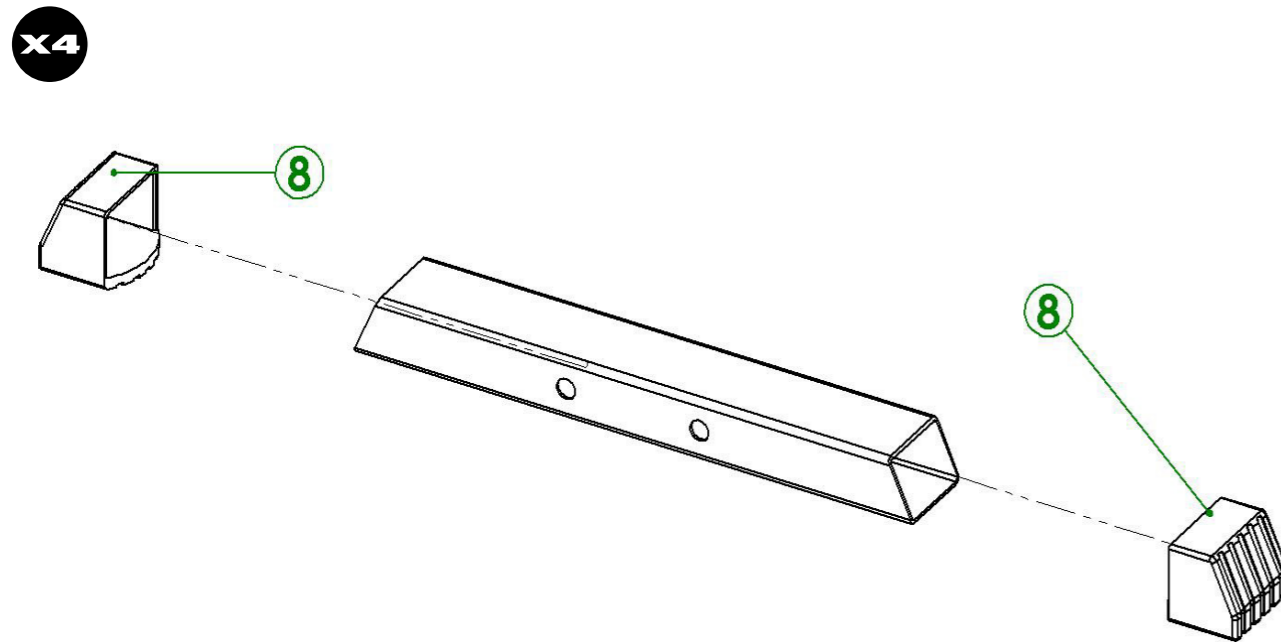

MONTERINGSINSTRUKTIONER

#	DELNAMN	ST.	#	DELNAMN	ST.
4	Foot Frame	4	8	Foot Frame Cover	8

STEG 1.

Slutför varje steg i ordning innan du går vidare till nästa. Montera med muttrar och bultar lösa först. Dra åt alla bultar och muttrar efter att ha slutfört alla monteringssteg.